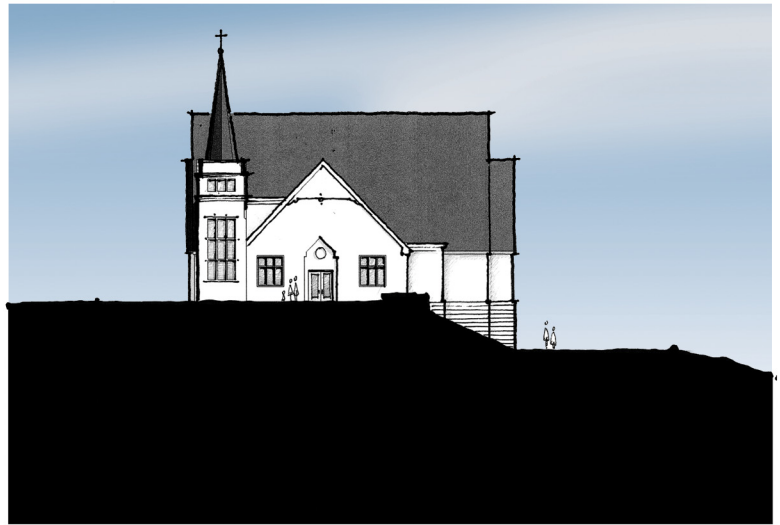

GUARDIAN ANGELS CATHOLIC CHURCH MASTER PLANNING AND CONCEPTUAL DESIGN

Mead, Colorado | 2010 - current

The small parish community of Guardian Angels asked Integration Design Group to assist with evaluating several potential properties for a new 200-seat church building. The new church has been planned to accommodate a social hall and parish offices on the lower level, and will be the first phase of a master plan, envisioning a future 750-seat church.

The parishioners are hoping to maintain the feel of their small country church, even as their parish grows. The design work has been undertaken with the goal of providing a solid foundation upon which the Parish can build for the future.

Integration Design Group has been responsible for leading the site analysis process and helping the Parish to reach consensus regarding the best option for new property acquisition. Conceptual architectural design has been undertaken as well so that an overall project financial plan can be prepared.